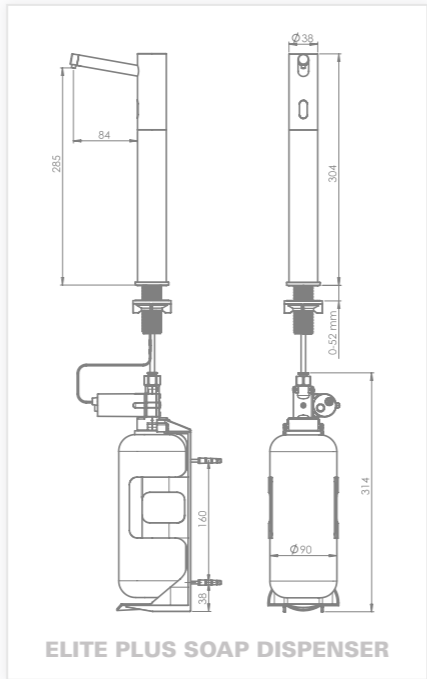

ELITE PLUS SOAP DISPENSER

PLUS SERIES

ELECTRONIC SOAP DISPENSERS