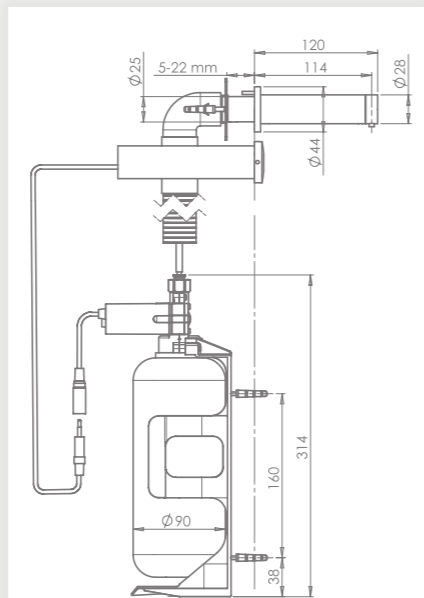

## ELECTRONIC SOAP DISPENSER

TUBULAR PROX SOAP  
DISPENSER

350940  
TRANSFORMER  
VERSION (E)

350930  
BATTERY  
VERSION (B)

TUBULAR PROX SOAP  
DISPENSER 2030

350945  
TRANSFORMER  
VERSION (E)

350935  
BATTERY  
VERSION (B)