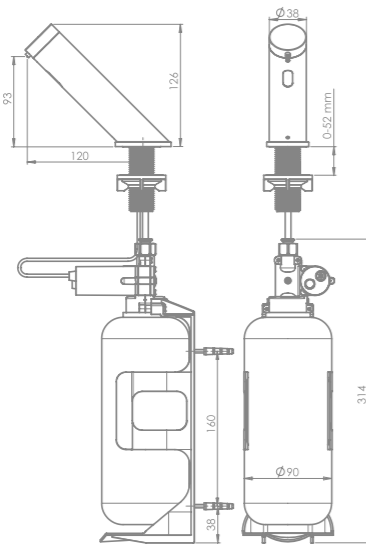

GREEN

ELECTRONIC SOAP DISPENSER

GREEN SOAP DISPENSER