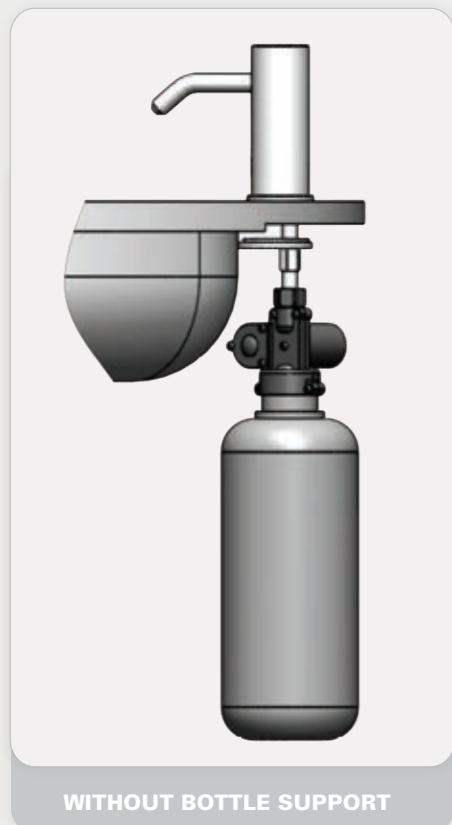

WITHOUT BOTTLE SUPPORT