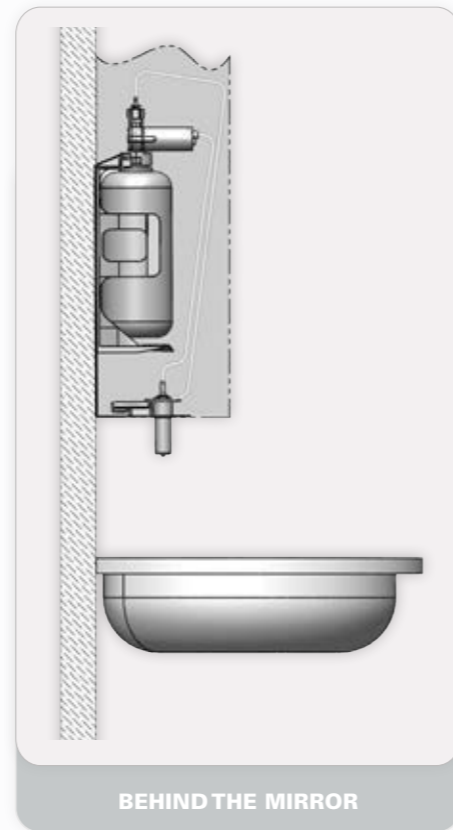

Screw the soap tank back to the pump assembly and make sure the tank is secured firmly in place.

Press the FILL button. The pump would work for one minute in order for the soap to start coming out of the soap dispenser spout.

BEHIND THE WALL

BELOW THE SINK

BEHIND THE MIRROR