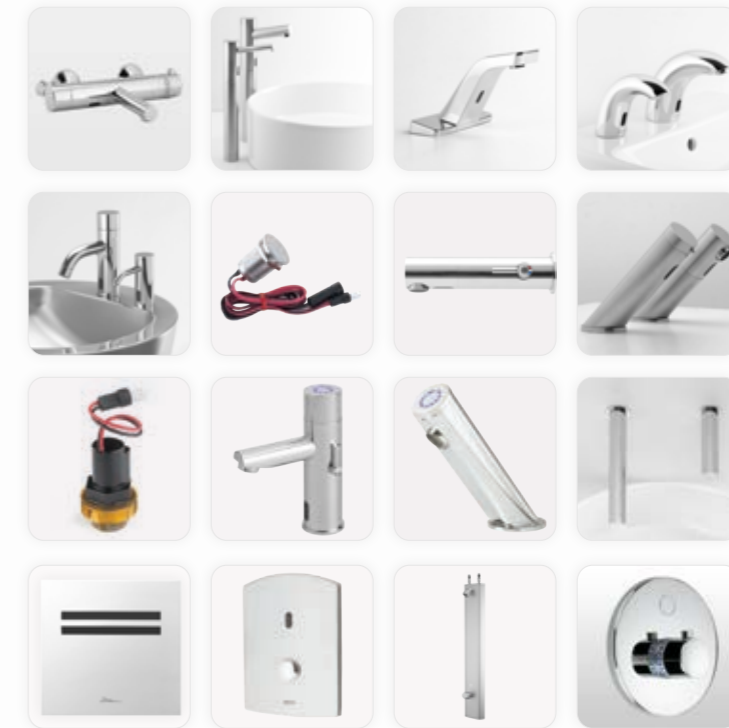

## INSTALLATION OPTIONS

WITHOUT BOTTLE SUPPORT

WITH BOTTLE SUPPORT

MULTIFEED - TOP FILLING KIT

### A GERM FREE AUTOMATED ENVIRONMENT

Good hand washing is still an important key in fighting the spread of germs anywhere. Electronic faucets allow users to wash their hands without touching the faucet. This eliminates a potential source of cross contamination and spread of germs by contact with the faucets handles. Soap bars and manual soap dispensers are still potentially contaminated surfaces.

Stern has extended its product range with deck and wall mounted touch free soap dispensers. The result is a perfect combination, completely germ free and automated environment at public, residential restrooms or kitchens.