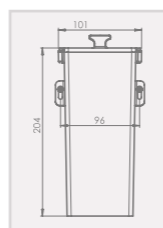

351910

BATTERY VERSION (B)