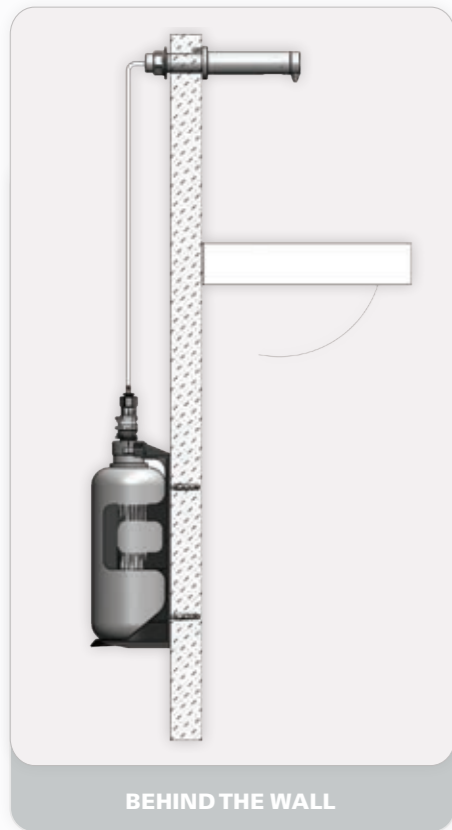

BEHIND THE WALL