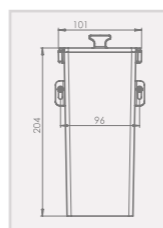

## ELECTRONIC SOAP DISPENSER

TRENDY SOAP DISPENSER

239900

TRANSFORMER VERSION (E)

239910

BATTERY VERSION (B)