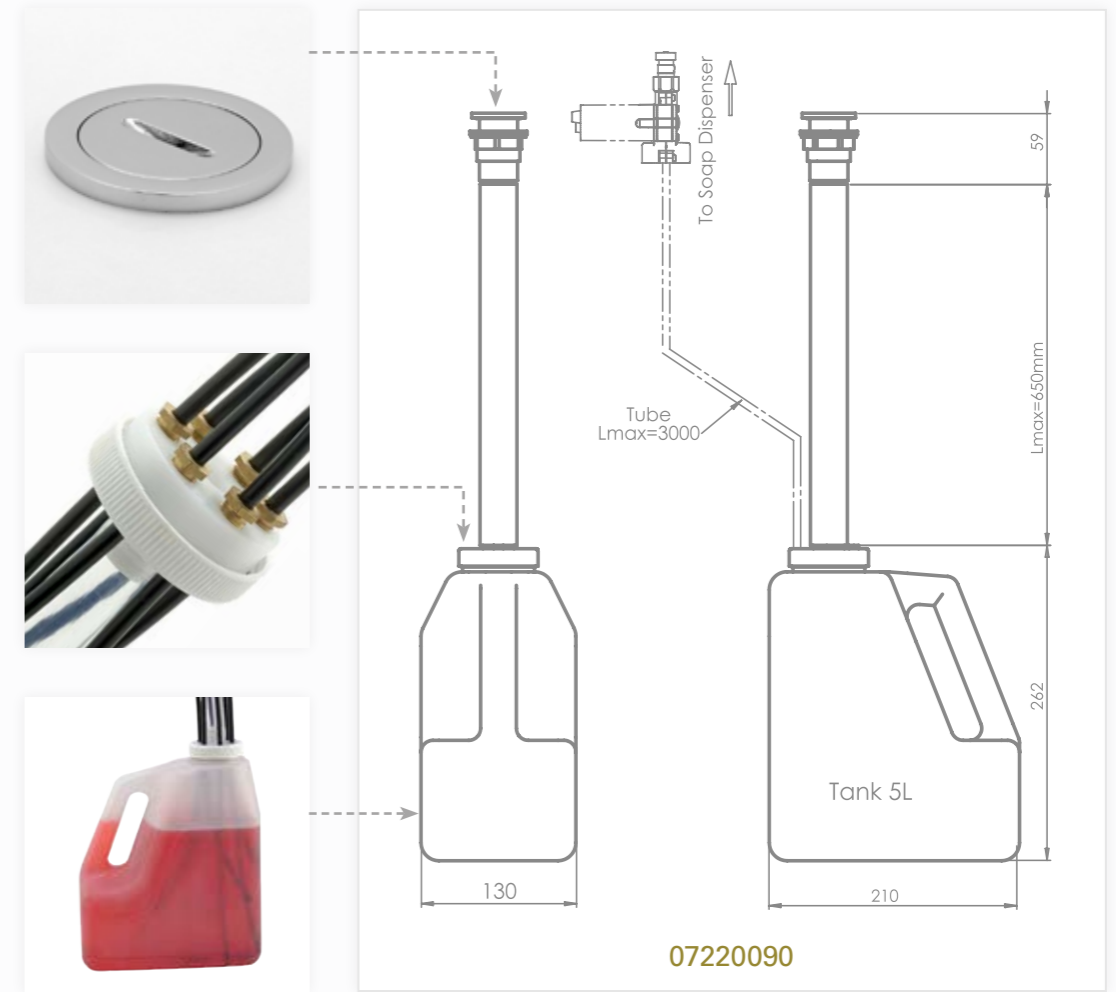

MALMO / MALMO 1000  
Wall mounted electronic faucet with all  
components inside the faucet body.

D28 B / E  
Wall mounted electronic faucet for cold or  
premixed water.

## IDEAL MATCHING STERN FAUCETS

QUADRAT / B / E / 2030 B / E

Wall mounted electronic faucet for cold or premixed water.

CUBICA B / E / 2030 B / E

Wall mounted electronic faucet for cold or premixed water.