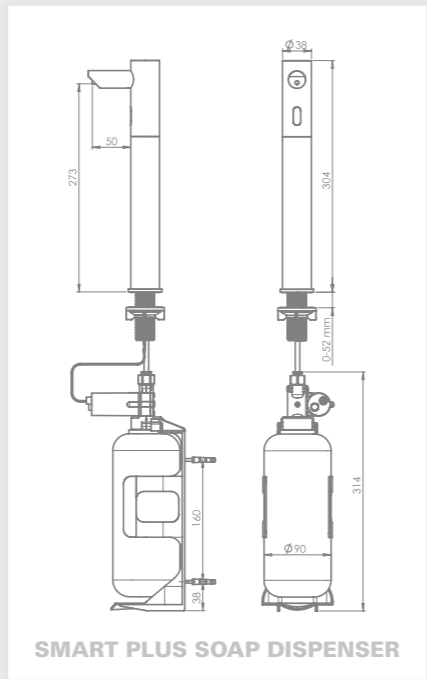

SMART PLUS SOAP DISPENSER