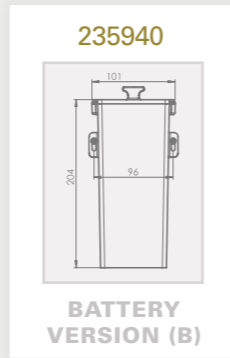

## ELECTRONIC SOAP DISPENSERS

EXTREME PLUS SOAP DISPENSER

SMART PLUS SOAP DISPENSER

TUBULAR SOAP DISPENSER

350925  
TRANSFORMER  
VERSION (E)

350920  
BATTERY  
VERSION (B)

TUBULAR SOAP DISPENSER 2030

350927  
TRANSFORMER  
VERSION (E)