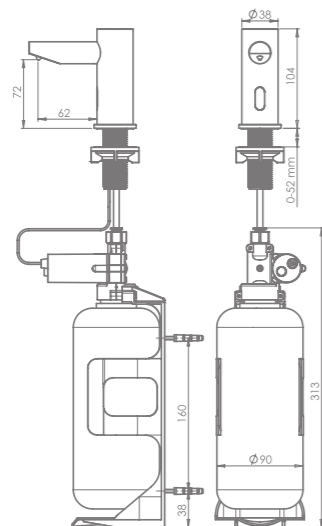

TRENDY

ELECTRONIC SOAP DISPENSER

TRENDY SOAP DISPENSER