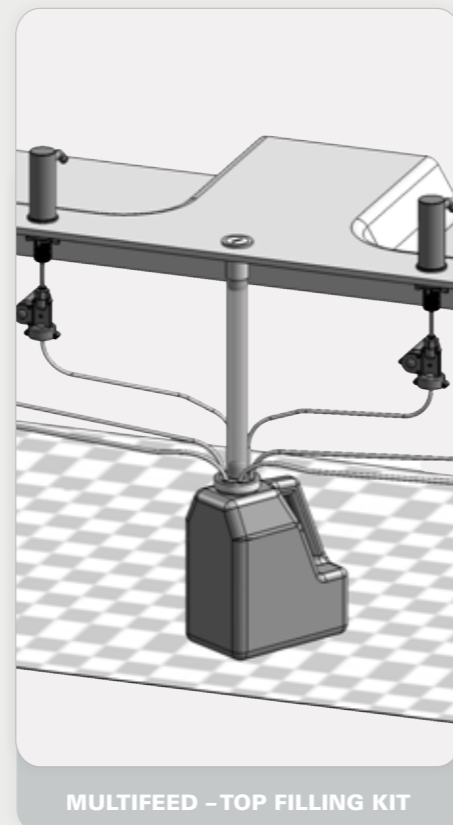

Screw the soap tank back to the pump assembly and make sure the tank is secured firmly in place.

Press the FILL button. The pump would work for one minute in order for the soap to start coming out of the soap dispenser spout.

BEHIND THE WALL

BELOW THE SINK

BEHIND THE MIRROR

## INSTALLATION OPTIONS

WITHOUT BOTTLE SUPPORT

WITH BOTTLE SUPPORT

MULTIFEED - TOP FILLING KIT