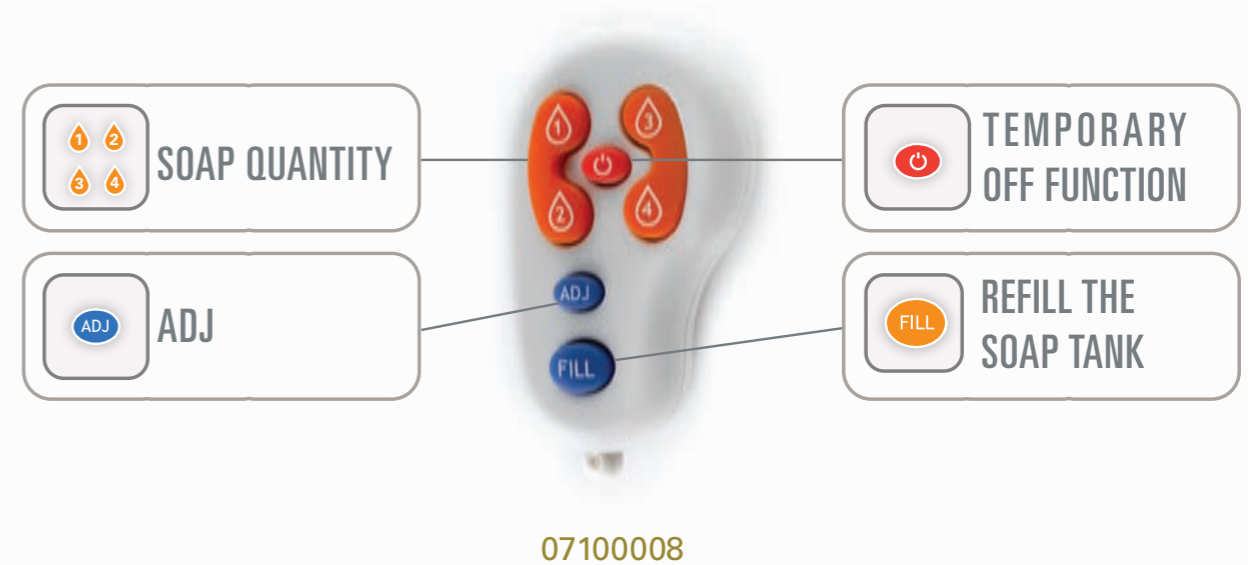

- Easy to install
- High quality PVC clear tubing
- 5 Liter soap container
- To be used with up to 6 soap dispensers

# ORDERING INFORMATION

PRODUCT NAME	REF. NUMBER	PICTURE
Green Soap Dispenser B 6-Pack	225846	6 x  + 1 x 
Green Soap Dispenser E 6-Pack	225841	6 x  + 1 x 
Swan Soap Dispenser B 6-Pack	250921	6 x  + 1 x 
Swan Soap Dispenser E 6-Pack	250911	6 x  + 1 x 
Trendy Soap Dispenser B 6-Pack	239911	6 x  + 1 x 
Trendy Soap Dispenser E 6-Pack	239901	6 x  + 1 x 
Elite Soap Dispenser B 6-Pack	236111	6 x  + 1 x 
Elite Soap Dispenser E 6-Pack	236101	6 x  + 1 x 
Extreme Soap Dispenser B 6-Pack	237921	6 x  + 1 x 
Extreme Soap Dispenser E 6-Pack	237901	6 x  + 1 x 
Smart Soap Dispenser B 6-Pack	235941	6 x  + 1 x 
Smart Soap Dispenser E 6-Pack	235931	6 x  + 1 x 
Tubular Soap Dispenser B 6-Pack	350923	6 x  + 1 x 
Tubular Soap Dispenser E 6-Pack	350928	6 x  + 1 x 
Quadrat Soap Dispenser B 6-Pack	351911	6 x  + 1 x 
Quadrat Soap Dispenser E 6-Pack	351901	6 x  + 1 x 

## SOAP DISPENSER REMOTE CONTROL

As Stern's soap dispensers are installed in different locations with different project requirements, changing the soap dispenser settings is imperative.

Stern's soap dispenser remote control allows changing the following settings: