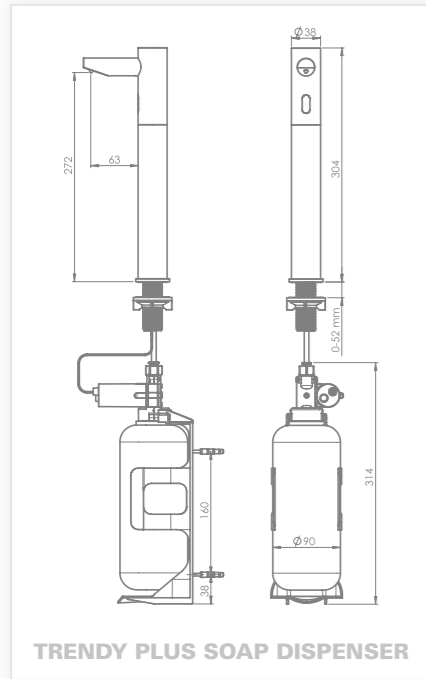

TRENDY PLUS SOAP DISPENSER