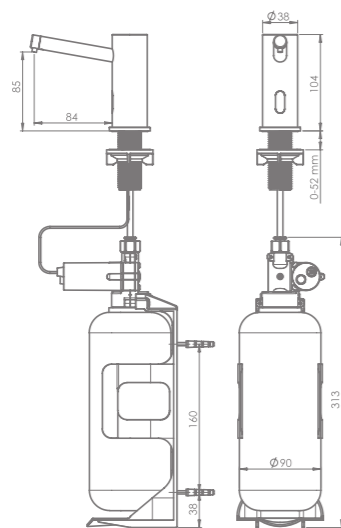

ELITE

ELECTRONIC SOAP DISPENSER

ELITE SOAP DISPENSER