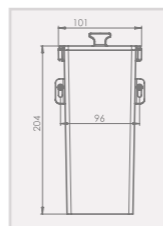

# SMART

ELECTRONIC SOAP DISPENSER

SMART SOAP DISPENSER

235900

TRANSFORMER VERSION (E)

235920

BATTERY VERSION (B)