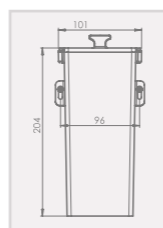

## ELECTRONIC SOAP DISPENSER

EXTREME SOAP DISPENSER

237900

TRANSFORMER VERSION (E)

237920

BATTERY VERSION (B)