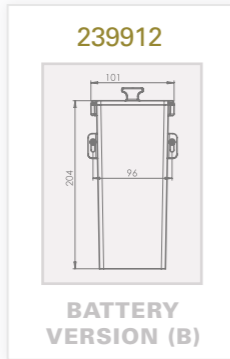

TRENDY PLUS SOAP DISPENSER

ELITE PLUS SOAP DISPENSER