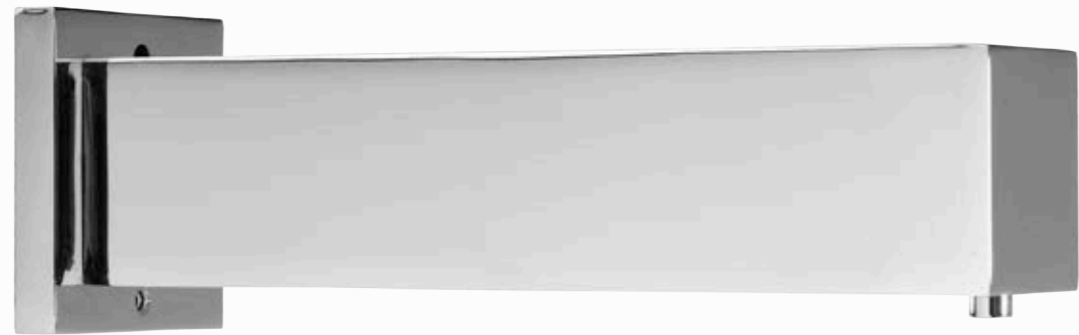

# IDEAL MATCHING STERN FAUCETS

TUBULAR / B / E / 2030 B / E  
Wall mounted electronic faucet for cold or  
premixed water.

TUBULAR 1000 / B / E  
Wall mounted electronic faucet with mixer  
to adjust the water temperature.

TUBULARTOUCH B / E / 2030 B / E  
Electronically operated self-closing faucet  
for cold or premixed water.

TUBULARTOUCH BRE / 2030 BRE  
Electronically operated self-closing  
faucet with ring illumination.

MALMO / MALMO 1000  
Wall mounted electronic faucet with all  
components inside the faucet body.

D28 B / E  
Wall mounted electronic faucet for cold or  
premixed water.