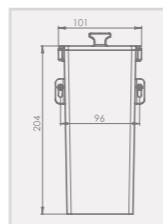

## ELECTRONIC SOAP DISPENSER

GREEN SOAP DISPENSER

225840

TRANSFORMER VERSION (E)

225845

BATTERY VERSION (B)