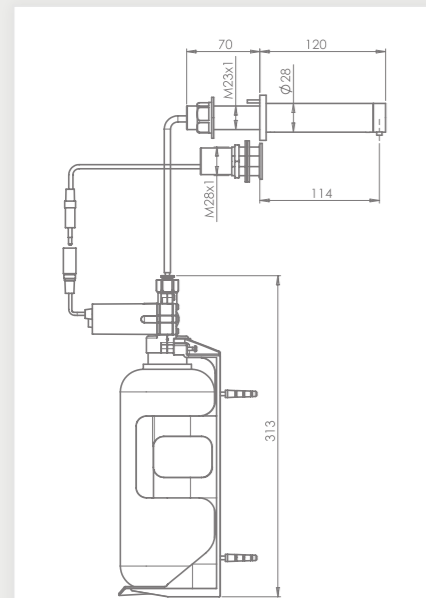

TUBULAR

ELECTRONIC SOAP DISPENSER

TUBULAR PROX SOAP
DISPENSER