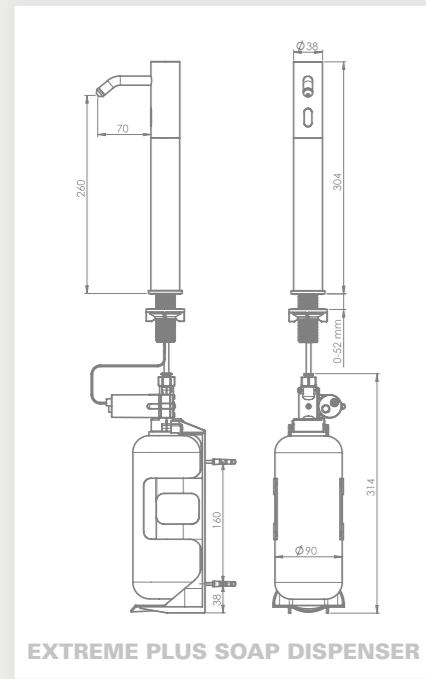

EXTREME PLUS SOAP DISPENSER