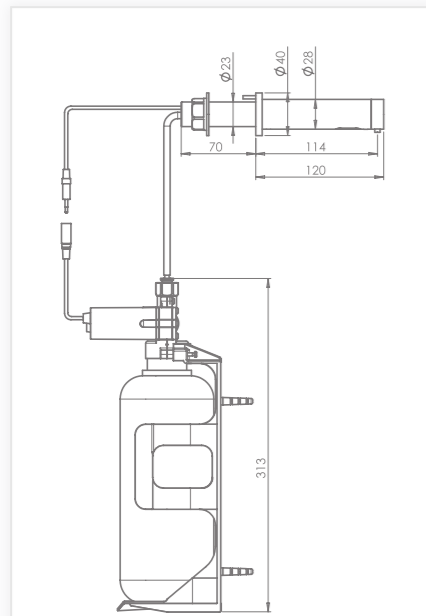

## ELECTRONIC SOAP DISPENSERS

EXTREME PLUS SOAP DISPENSER

SMART PLUS SOAP DISPENSER

TUBULAR SOAP DISPENSER

350925  
TRANSFORMER  
VERSION (E)

350920  
BATTERY  
VERSION (B)

TUBULAR SOAP DISPENSER 2030

350927  
TRANSFORMER  
VERSION (E)