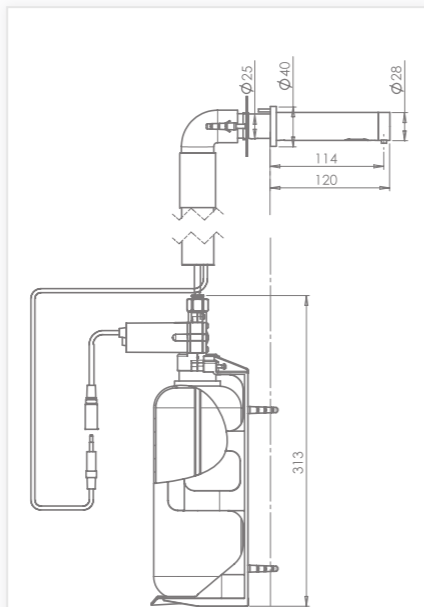

## ELECTRONIC SOAP DISPENSERS

EXTREME PLUS SOAP DISPENSER

SMART PLUS SOAP DISPENSER

TUBULAR SOAP DISPENSER

350925  
TRANSFORMER  
VERSION (E)

350920  
BATTERY  
VERSION (B)

TUBULAR SOAP DISPENSER 2030

350927  
TRANSFORMER  
VERSION (E)