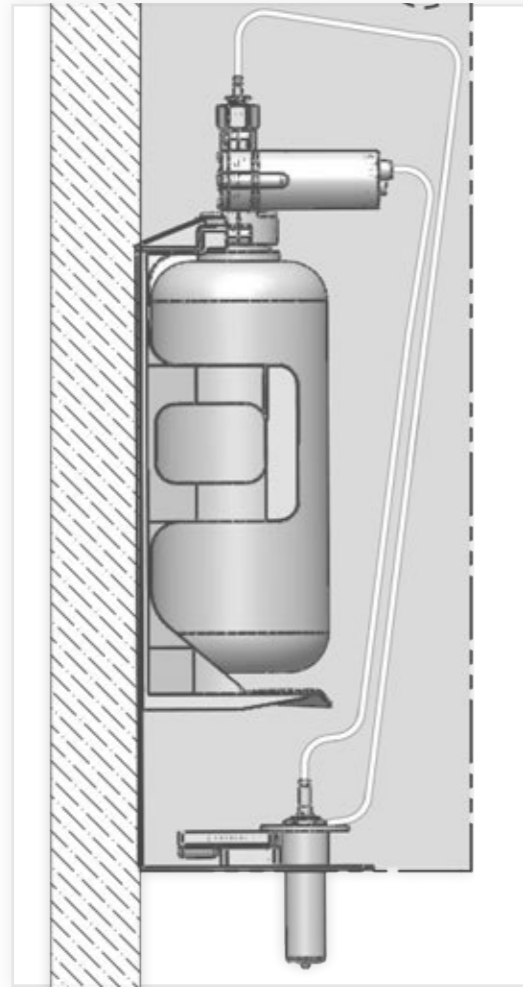

## IDEAL MATCHING STERN FAUCETS

QUADRAT / B / E / 2030 B / E

Wall mounted electronic faucet for cold or premixed water.

CUBICA B / E / 2030 B / E

Wall mounted electronic faucet for cold or premixed water.