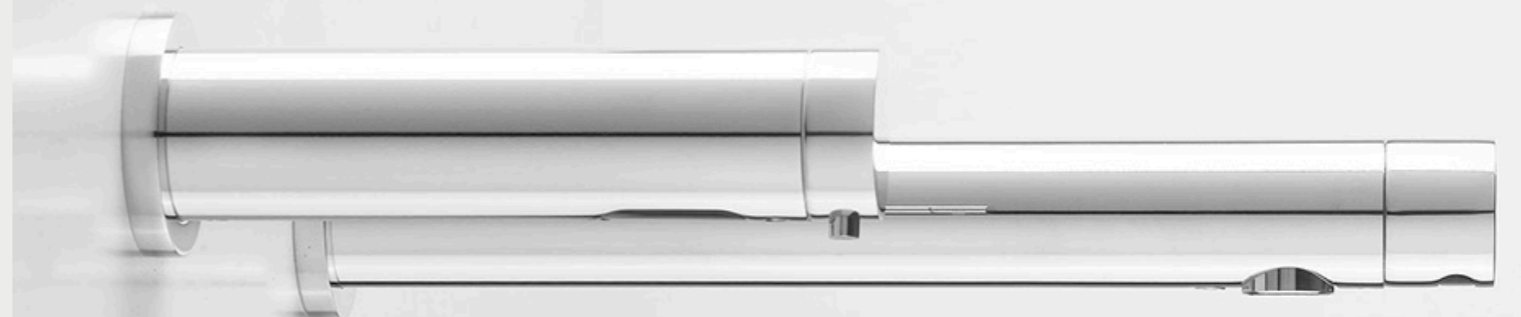

# IDEAL MATCHING STERN FAUCETS

TUBULAR / B / E / 2030 B / E  
Wall mounted electronic faucet for cold or  
premixed water.

TUBULAR 1000 / B / E  
Wall mounted electronic faucet with mixer  
to adjust the water temperature.

TUBULARTOUCH B / E / 2030 B / E  
Electronically operated self-closing faucet  
for cold or premixed water.

TUBULARTOUCH BRE / 2030 BRE  
Electronically operated self-closing  
faucet with ring illumination.

MALMO / MALMO 1000  
Wall mounted electronic faucet with all  
components inside the faucet body.

D28 B / E  
Wall mounted electronic faucet for cold or  
premixed water.