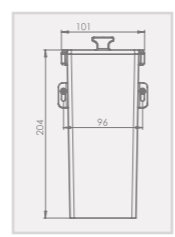

## ELECTRONIC SOAP DISPENSER

SWAN SOAP DISPENSER

250910

TRANSFORMER VERSION (E)

250920

BATTERY VERSION (B)