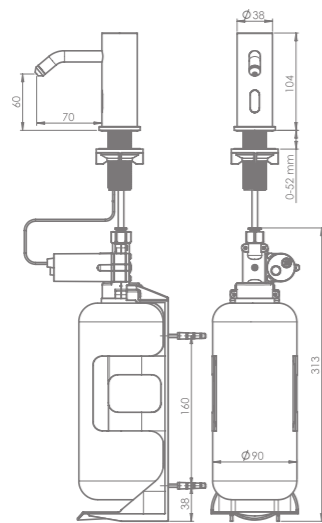

EXTREME

ELECTRONIC SOAP DISPENSER

EXTREME SOAP DISPENSER