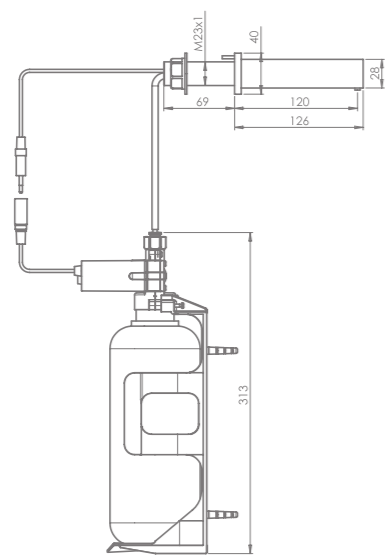

QUADRAT

ELECTRONIC SOAP DISPENSER

QUADRAT SOAP DISPENSER