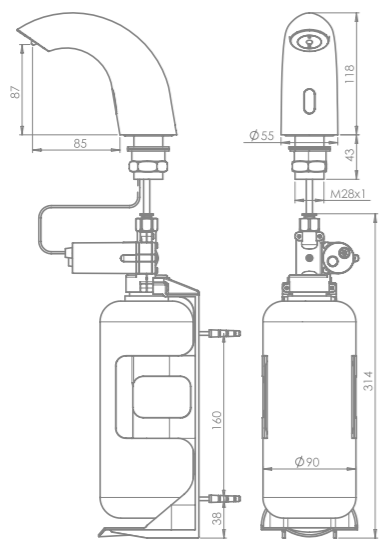

SWAN SOAP DISPENSER