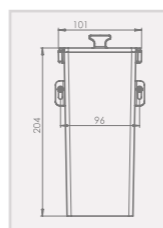

236110

BATTERY VERSION (B)