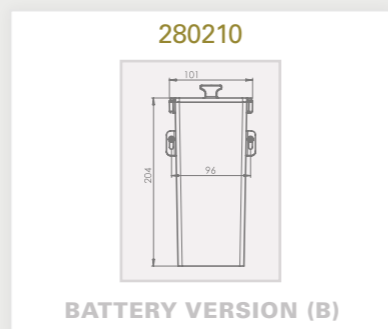

BEHIND THE MIRROR SOAP DISPENSER

280200
TRANSFORMER VERSION (E)

280210
BATTERY VERSION (B)

MULTIFEED-TOP FILLING KIT

FOR MULTIPLE SOAP DISPENSER INSTALLATION

Stern's Multifeed top filling soap dispenser kit is the ideal solution for heavy usage areas. Our multifeed system includes a 5 liters tank and supplies soap to up to 6 soap dispensers simultaneously. Top filling mechanism with cover and lockable top button in high quality chrome plated finish. Can be used with Stern's wall or deck mounted soap dispensers.

- Easy to install
- High quality PVC clear tubing
- 5 Liter soap container
- To be used with up to 6 soap dispensers