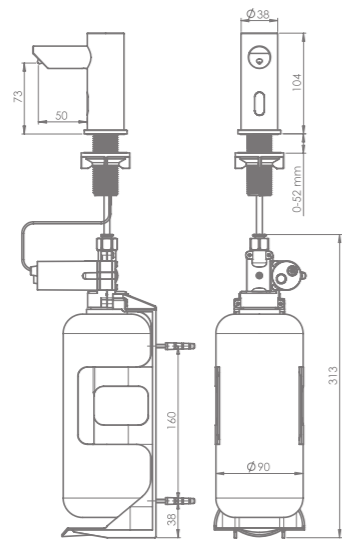

# SMART

ELECTRONIC SOAP DISPENSER

SMART SOAP DISPENSER

235900

TRANSFORMER VERSION (E)

235920

BATTERY VERSION (B)