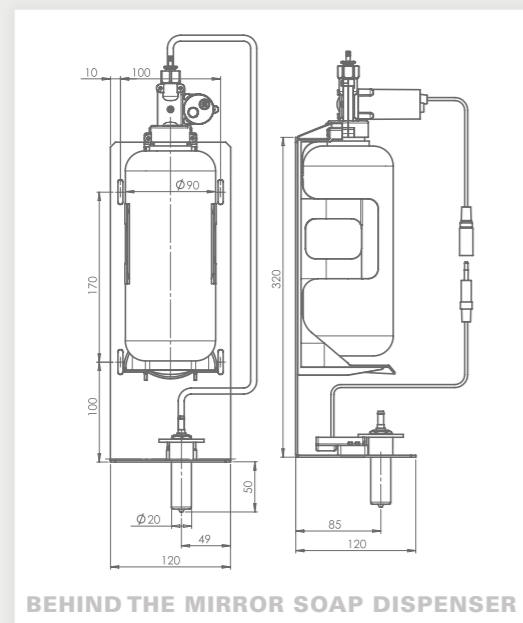

BEHIND THE MIRROR

ELECTRONIC SOAP DISPENSER

BEHIND THE MIRROR SOAP DISPENSER