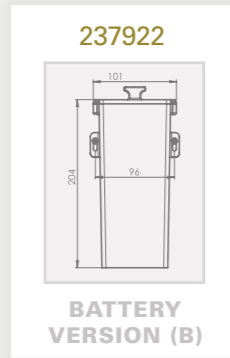

EXTREME PLUS SOAP DISPENSER

350925
TRANSFORMER
VERSION (E)

SMART PLUS SOAP DISPENSER