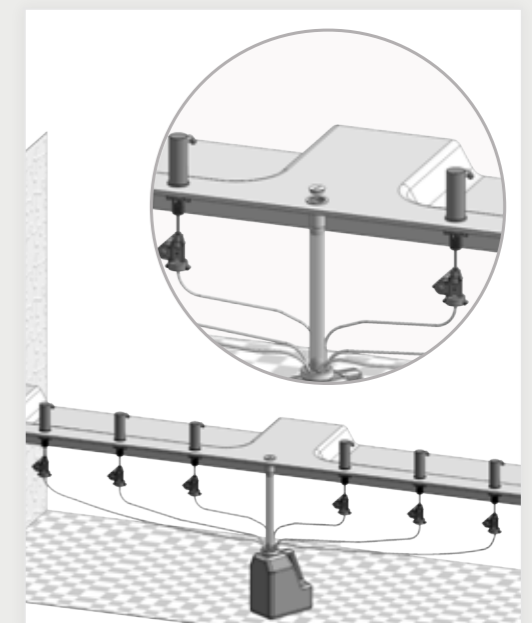

BEHIND THE MIRROR

ELECTRONIC SOAP DISPENSER

MULTIFEED-TOP FILLING KIT

FOR MULTIPLE SOAP DISPENSER INSTALLATION

Stern's Multifeed top filling soap dispenser kit is the ideal solution for heavy usage areas. Our multifeed system includes a 5 liters tank and supplies soap to up to 6 soap dispensers simultaneously. Top filling mechanism with cover and lockable top button in high quality chrome plated finish. Can be used with Stern's wall or deck mounted soap dispensers.

- Easy to install
- High quality PVC clear tubing
- 5 Liter soap container
- To be used with up to 6 soap dispensers