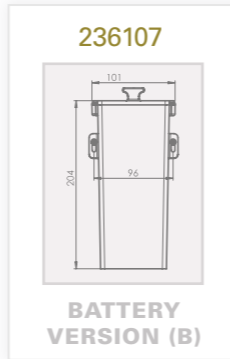

HTM64 electronic lavatory faucet with mixer to adjust the water temperature.

TRENDY PLUS SOAP DISPENSER

ELITE PLUS SOAP DISPENSER